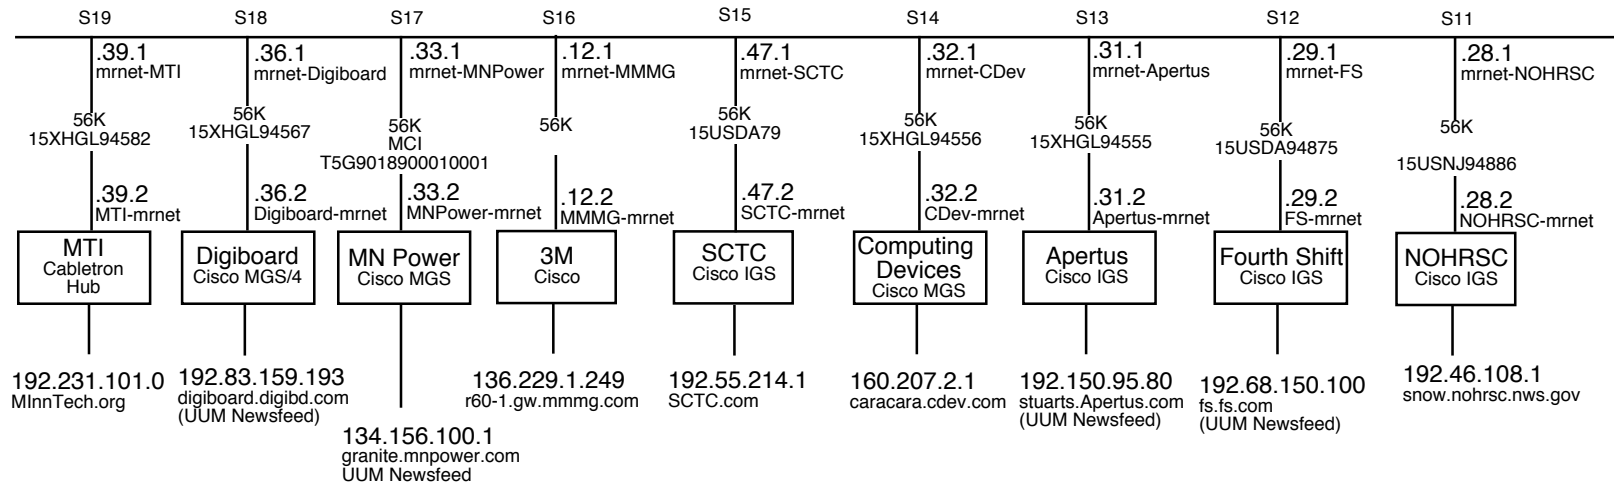

### US West CLCI Codes

USDA 56KB Intrastate  
 HXGL 56KB Interstate  
 UHDA T1 Intrastate  
 HCGA T1 Interstate

### Phone trouble Contacts

US West 611 (lease-line)  
 US West (800) 227-2218 (Frame Relay)  
 Sprint (800) 877-5045 ext #4  
 MCI (800) 444-4004

### \* OSI Addresses

1. MIXNet-gw E1 (MIXNet)  
47.0005.80FF.0000.0705.0001.0000.0000.0002.00
2. MIXNet-gw E0 (Backbone 2)  
47.0005.80FF.F400.0000.8004.0001.AA00.0400.83DB.00
3. CDS-gw  
39.840F.01BB.7B00.0000.0000.8201.0800.2530.0758.01