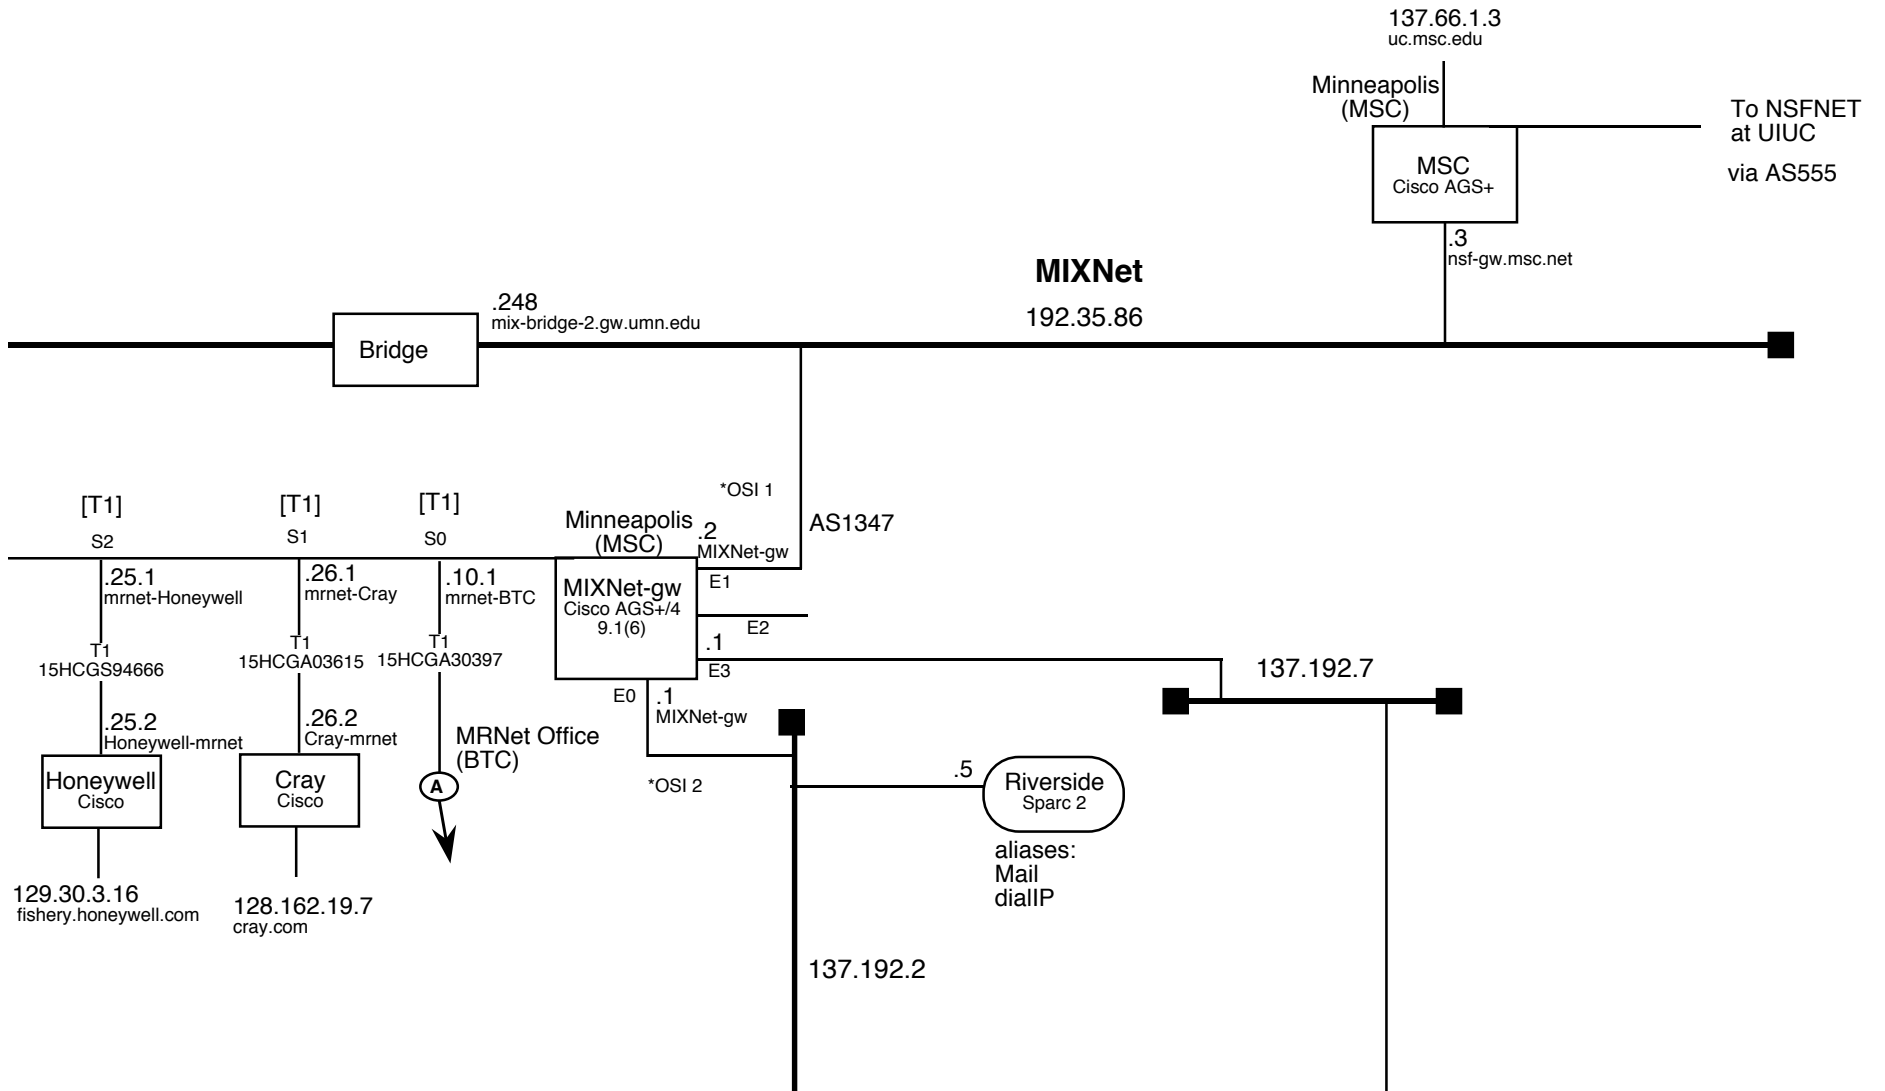

# MRNet System Map

Sep 29, 1993

### US West CLCI Codes

USDA 56KB Intrastate  
 HXGL 56KB Interstate  
 UHDA T1 Intrastate  
 HCGA T1 Interstate

### Phone trouble Contacts

US West 611 (lease-line)  
 US West (800) 227-2218 (Frame Relay)  
 Sprint (800) 877-5045 ext #4  
 MCI (800) 444-4004

### \* OSI Addresses

1. MIXNet-gw E1 (MIXNet)  
47.0005.80FF.0000.0705.0001.0000.0000.0002.00
2. MIXNet-gw E0 (Backbone 2)  
47.0005.80FF.F400.0000.8004.0001.AA00.0400.83DB.00
3. CDS-gw  
39.840F.01BB.7B00.0000.0000.8201.0800.2530.0758.01